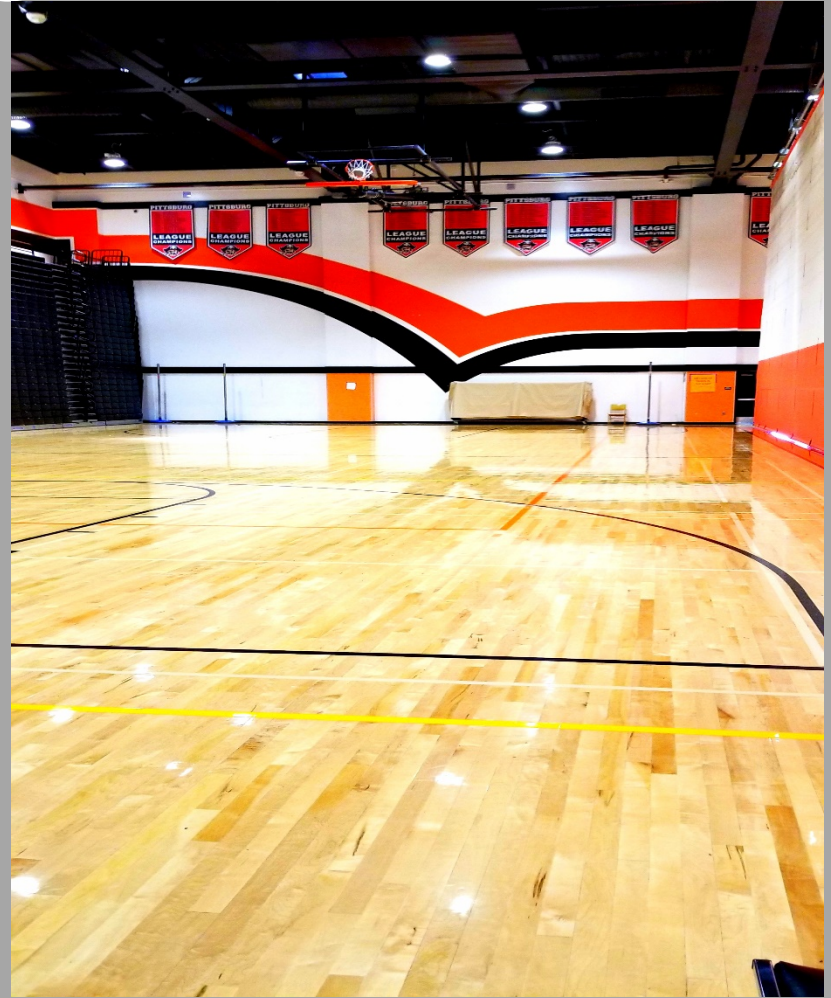

PITTSBURGH HIGH SCHOOL

5

PHS Gym Buildings Lighting Retrofit. Main/Big Gym – New Lights installed.

PITTSBURGH HIGH SCHOOL

6

PHS Gym Buildings Lighting Retrofit. Main Gym - Bright, well-lit floors.

PITTSBURGH HIGH SCHOOL